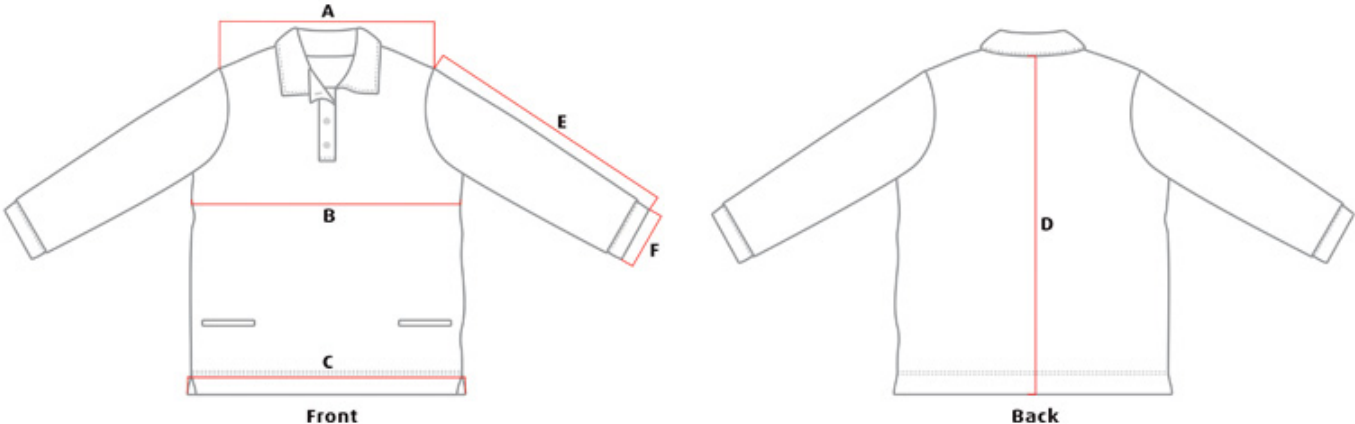

GARMENT SPECIFICATION

Pattern 3596 - LAWN BOWLS POLO LADIES ADULT FOLDOVER COLLAR 2 SCORE CARD POCKET LONG SLEEVE SET IN

Thursday, November 13, 2014

Measurements in cm

Tolerance +/- cm

	8	10	12	14	16	18	20	22	24
B. HALF CHEST	50.0	53.0	57.0	60.0	63.0	66.0	69.0	72.0	75.0
D. CENTRE BACK	72.0	72.0	72.0	74.0	74.0	74.0	74.0	74.0	74.0