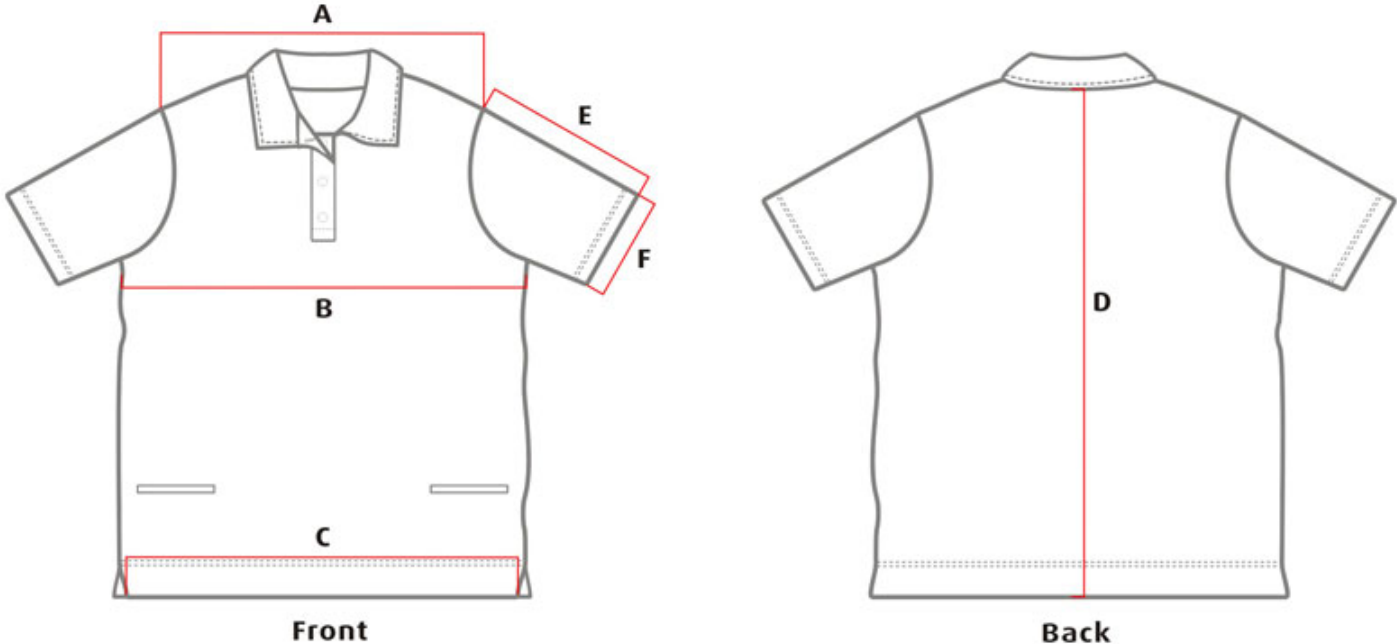

GARMENT SPECIFICATION

Pattern 3150 - POLO SHIRT LADIES ADULT SHORT SLEEVE SET IN

Thursday, July 31, 2014

Measurements in cm

Tolerance +/- cm

	8	10	12	14	16	18	20	22	24
B. HALF CHEST	50.0	53.0	57.0	60.0	63.0	66.0	69.0	72.0	75.0
D. CENTRE BACK	72.5	72.5	72.5	73.5	73.5	74.5	74.5	74.5	74.5