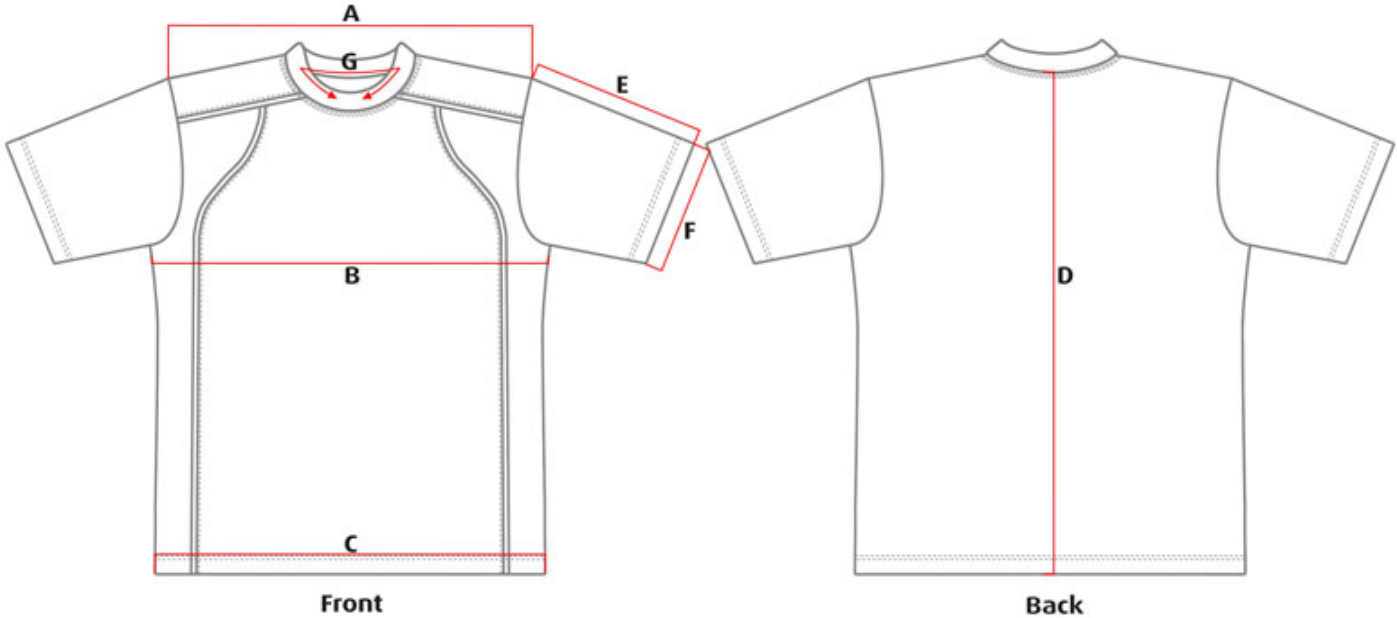

# GARMENT SPECIFICATION

Pattern 1482 - ELITE T-SHIRT MENS YOUTH SHORT SLEEVE SET IN

Friday, August 21, 2015

Measurements in cm

Tolerance +/- cm

	4Y	6Y	8Y	10Y	12Y	14Y	16Y
B. HALF CHEST	37.0	39.0	41.0	43.0	45.0	47.0	49.0
D. CENTRE BACK	47.0	50.0	53.0	56.0	59.0	62.0	65.0