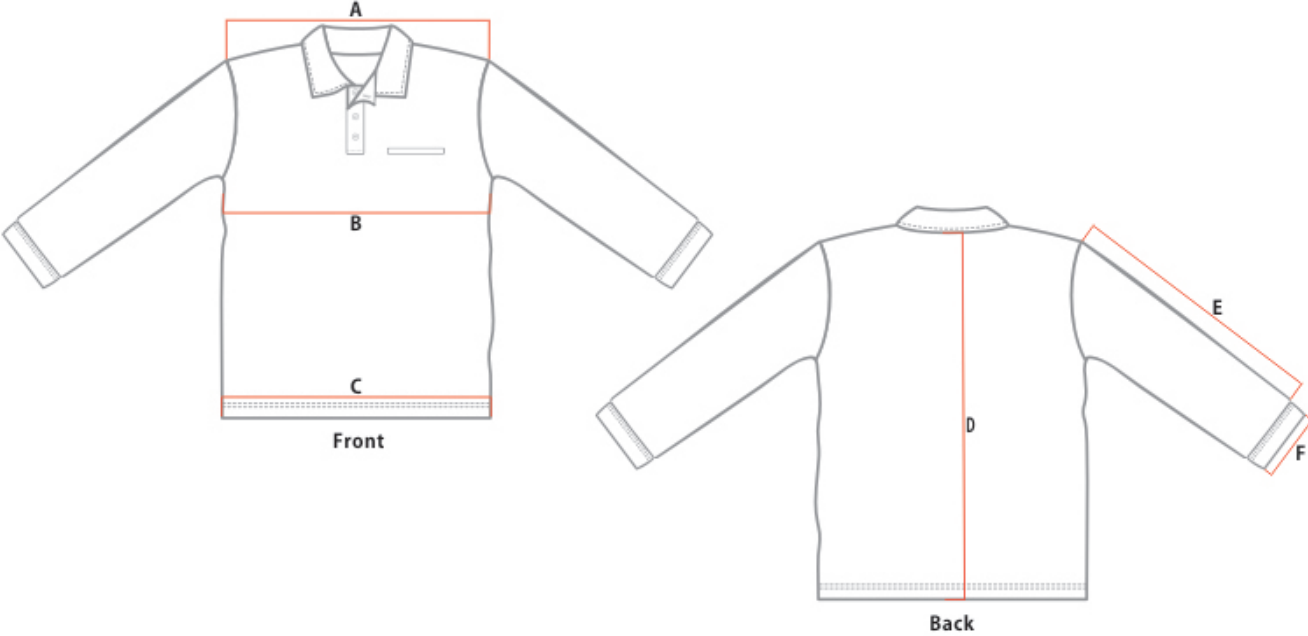

GARMENT SPECIFICATION

Pattern 055 - POLO SHIRT MENS ADULT

Friday, June 13, 2014

Measurements in cm

Tolerance +/- cm

	XS	S	M	L	XL	2XL	3XL	4XL	5XL
B. HALF CHEST	53.0	56.0	59.0	61.0	64.0	67.0	69.0	71.0	74.0
D. CENTRE BACK	71.0	72.0	73.0	75.0	78.0	82.0	86.0	89.0	92.0