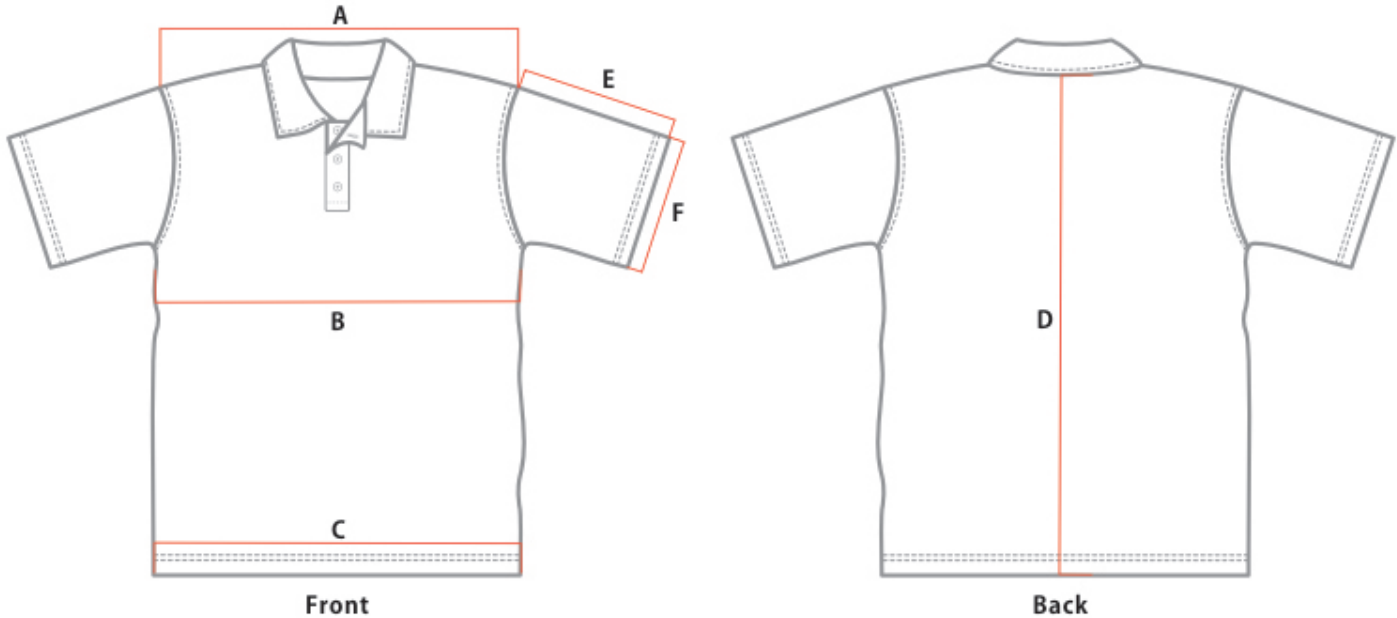

GARMENT SPECIFICATION

Pattern 054 - POLO SHIRT MENS ADULT

Monday, March 23, 2015

Measurements in cm

Tolerance +/- cm

	XS	S	M	L	XL	2XL	3XL	4XL	5XL
B. HALF CHEST	53.0	56.0	59.0	61.0	64.0	67.0	69.0	71.0	74.0
D. CENTRE BACK	71.0	72.0	73.0	75.0	78.0	82.0	86.0	89.0	92.0