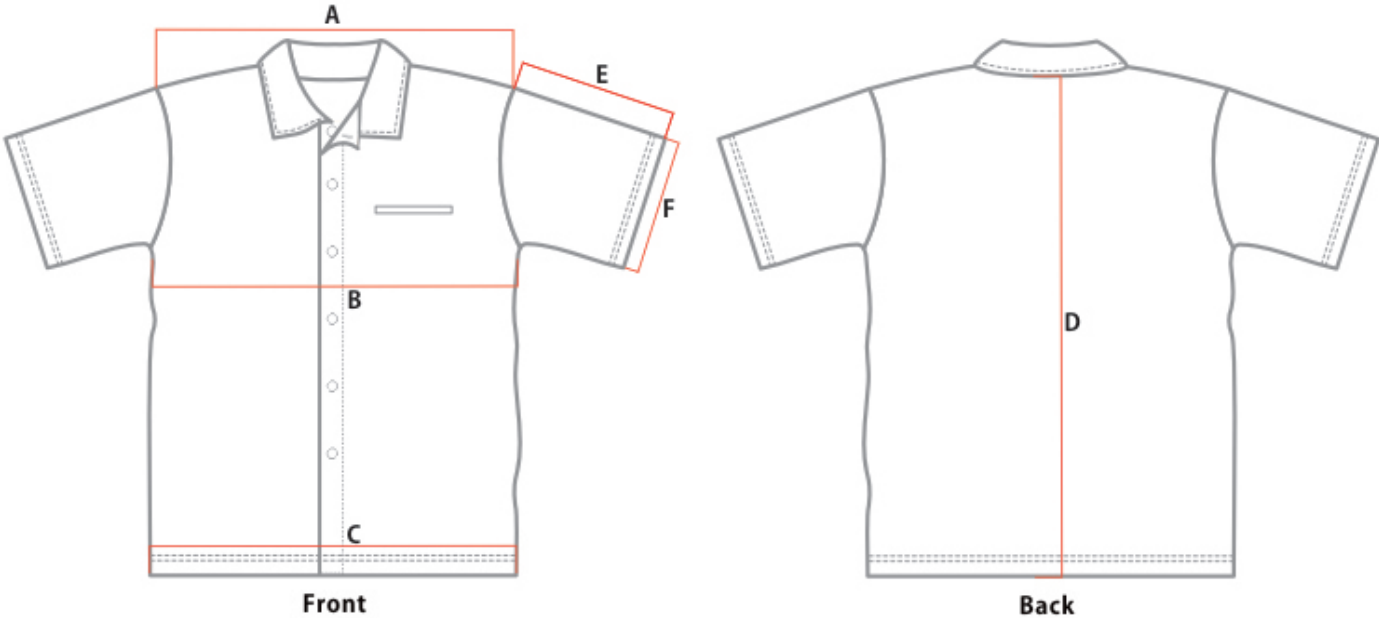

GARMENT SPECIFICATION

Pattern 047 - BUTTON UP CREW SHIRT MENS ADULT SHORT SLEEVE SET IN

Wednesday, September 11, 2013

Measurements in cm

Tolerance +/- cm

	XS	S	M	L	XL	2XL	3XL	4XL	5XL
B. HALF CHEST	53.0	56.0	59.0	61.0	64.0	67.0	69.0	71.0	74.0
D. CENTRE BACK	71.0	72.0	73.0	75.0	78.0	82.0	86.0	89.0	92.0